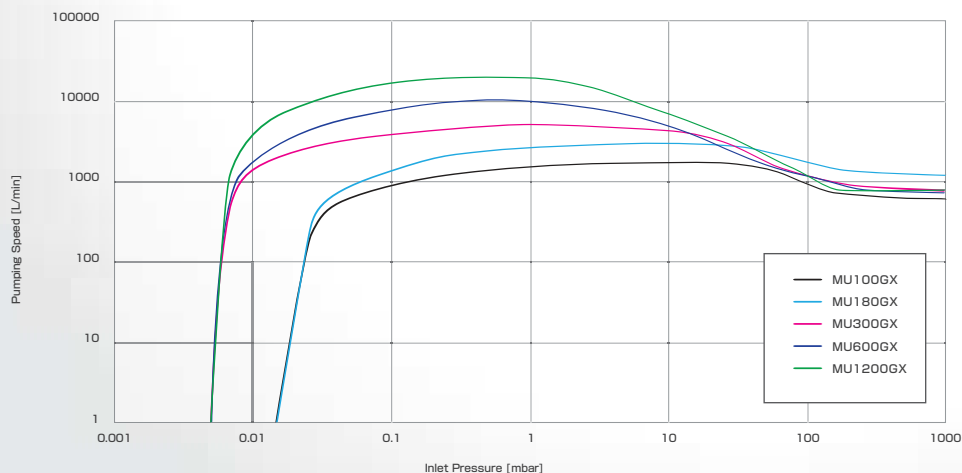

# Major Products

Spec. / Products		MU100GX	MU180GX	MU300GX	MU600GX	MU1200GX
		200V model: available 400V model: available	200V model: available 400V model: (1H '20)	200V model: available 400V model: available	200V model: available 400V model: available	200V model: available 400V model: (1H '20)
Max. pumping speed *1		100m <sup>3</sup> /h (1,660L/min)	180m <sup>3</sup> /h (3,000L/min)	300m <sup>3</sup> /h (5,000L/min)	600m <sup>3</sup> /h (10,000L/min)	1,200m <sup>3</sup> /h (20,000L/min)
Ultimate pressure *1		0.015mbar (1.5Pa)			0.005mbar (0.5Pa)	
Supply voltage (50/60Hz)	200V model	3Phase AC200 ~ 220V *2				
	400V model	3Phase AC380 ~ 440V *2				
Cooling water [L/min]		1.5 $\geq$	2.0 $\geq$			
Power consumption [kW] *3		0.35	0.5	0.55	0.6	0.7
Weight [kg]	200V model	60	95	100	120	165
	400V model	65	(100)	125	125	(170)
Inlet size		NW50			NW80	NW100
Outlet size		NW25			NW40	
Dimensions [mm] W×H×L *4	200V model	230×275×450	280×300×550	230×520×450	230×520×530	275×580×625
	400V model	230×345×450	(280×350×580)	230×575×530	230×575×530	(275×635×680)
Safety Standard		CE Marking				

\*1) Without N<sub>2</sub> purge. \*2) Contact us for other voltage options. \*3) Approx. value at ultimate pressure. \*4) Net size.

\* Spec. & name of products are subject to change without prior notice.

## S-P Curve